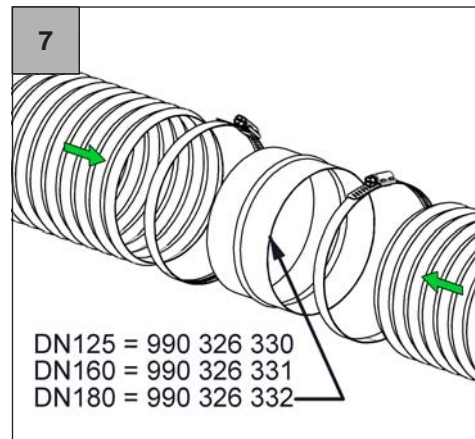

Zehnder ComfoFresh

TUB-DN125-L10m

TUB-DN160-L10m

TUB-DN180-L10m

zehnder

always
around you

Zehnder ComfoFresh

TUB-ISO-DN125-L6m

TUB-ISO-DN160-L6m

TUB-ISO-DN180-L6m

zehnder

always
around you