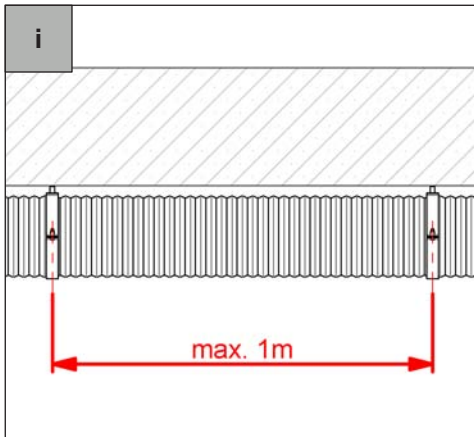

Zehnder ComfoFresh

TUB-DN125-L10m

TUB-DN160-L10m

TUB-DN180-L10m

zehnder

always
around you

Zehnder ComfoFresh

TUB-ISO-DN125-L6m

TUB-ISO-DN160-L6m

TUB-ISO-DN180-L6m

zehnder

always
around you