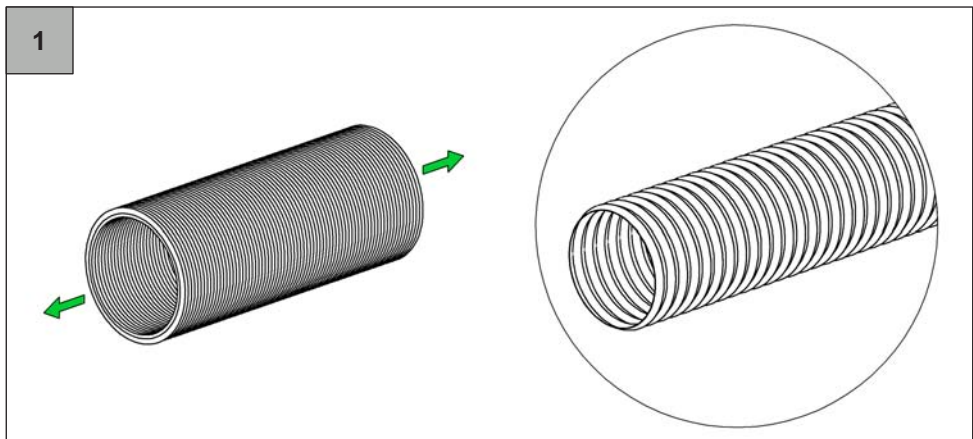

Zehnder ComfoFresh

TUB-DN125-L10m

TUB-DN160-L10m

TUB-DN180-L10m

zehnder

always
around you

Zehnder ComfoFresh

TUB-ISO-DN125-L6m

TUB-ISO-DN160-L6m

TUB-ISO-DN180-L6m

zehnder

always
around you