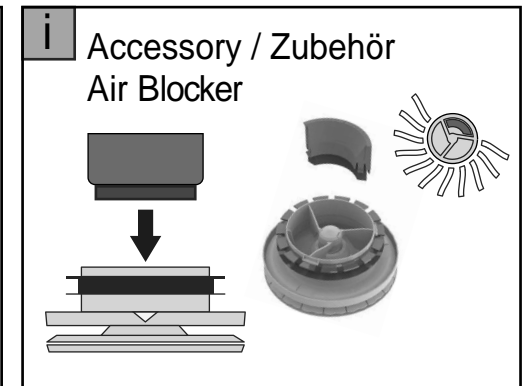

ComfoValve Luna S125

Quick reference

zehnder
always the
best climate

ODS80451, V0517 / 05.10.1055

Discover the easy installation
of our supply air valve.
Zehnder ComfoValve Luna S125
www.ComfoValveLuna.com