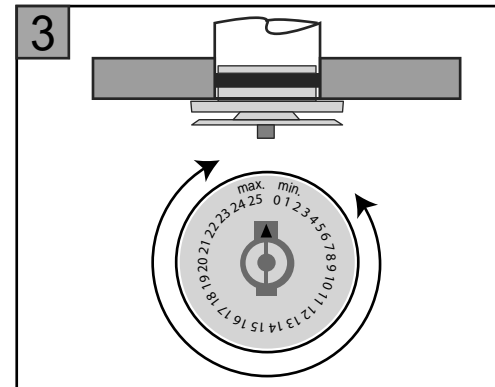

ComfoValve Luna S125

Quick reference

zehnder
always the
best climate

ODS80451, V0517 / 05.10.1055

Discover the easy installation
of our supply air valve.
Zehnder ComfoValve Luna S125
www.ComfoValveLuna.com