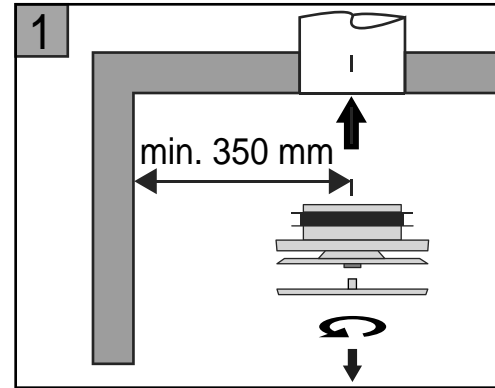

ComfoValve Luna S125

Quick reference

zehnder
always the
best climate

ODS80451, V0517 / 05.10.1055

Discover the easy installation
of our supply air valve.
Zehnder ComfoValve Luna S125
www.ComfoValveLuna.com