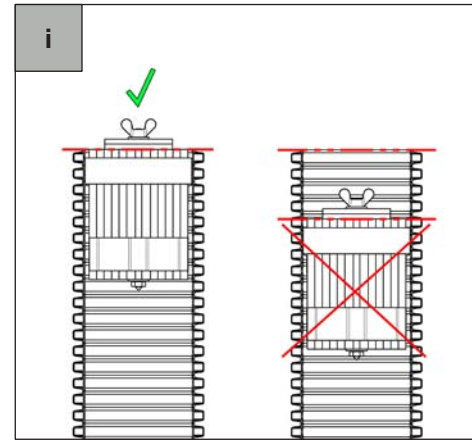

	ART.-NR.	990 320 015
	TYP	flat 51
		LxB
	-20%	-
	-30%	Ø 30mm
	-45%	34x55mm
	-60%	34x75mm
	-75%	34x90mm

Zehnder ComfoFresh

RES-CT-CS-DN75

RES-CT-CS-DN90

zehnder

always
around you

i

m^3/h

+ -

-20% -30% -45% -60% -75%

	ART.-NR. 990 320 026	990 320 027
	DN75	DN90
	D	D
	-	-
	30mm	39mm
	39mm	50mm
	46mm	57mm
	50mm	63mm