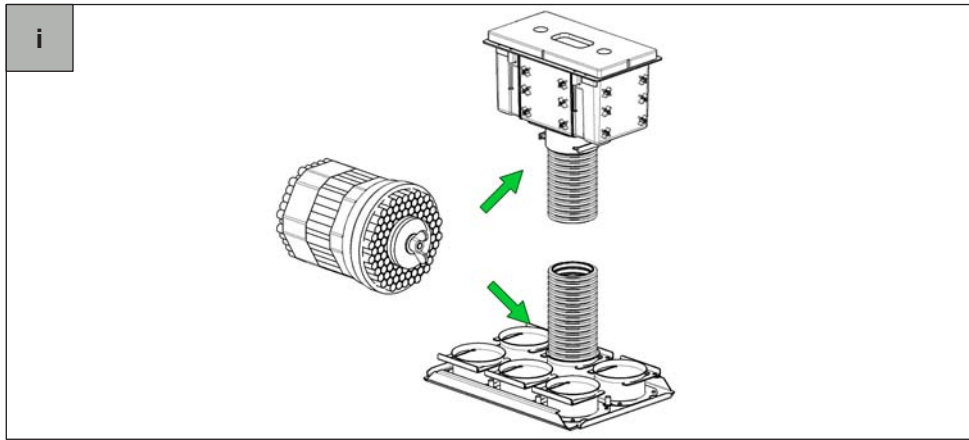

	ART.-NR.	990 320 015
	TYP	flat 51
		LxB
	-20%	-
	-30%	Ø 30mm
	-45%	34x55mm
	-60%	34x75mm
	-75%	34x90mm

Zehnder ComfoFresh

RES-CT-CS-DN75

RES-CT-CS-DN90

zehnder

always
around you

i

m^3/h

+ -

-20% -30% -45% -60% -75%

	ART.-NR. 990 320 026	990 320 027
	DN75	DN90
	D	D
	-	-
	30mm	39mm
	39mm	50mm
	46mm	57mm
	50mm	63mm