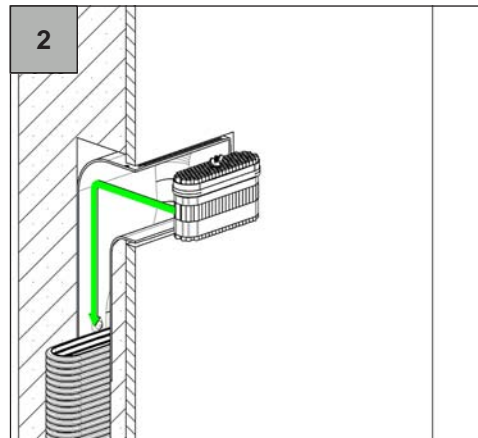

Zehnder ComfoFresh

RES-CT-CS-FL51

zehnder

always
around you

i

m^3/h

+ -

-20% -30% -45% -60% -75%

	ART.-NR.	990 320 015
	TYP	flat 51
		LxB
	-20%	-
	-30%	Ø 30mm
	-45%	34x55mm
	-60%	34x75mm
	-75%	34x90mm

Zehnder ComfoFresh

RES-CT-CS-DN75

RES-CT-CS-DN90

zehnder

always
around you

i

m^3/h

+ -

-20% -30% -45% -60% -75%

	ART.-NR. 990 320 026	990 320 027
	DN75	DN90
	D	D
	-	-
	30mm	39mm
	39mm	50mm
	46mm	57mm
	50mm	63mm