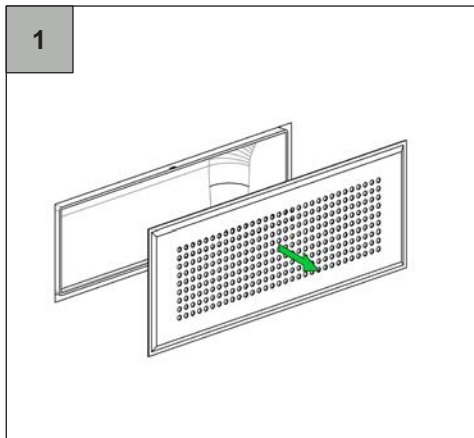

Zehnder ComfoFresh

RES-CT-CS-FL51

zehnder

always
around you

i

m^3/h

+ -

-20% -30% -45% -60% -75%

	ART.-NR.	990 320 015
	TYP	flat 51
		LxB
	-20%	-
	-30%	Ø 30mm
	-45%	34x55mm
	-60%	34x75mm
	-75%	34x90mm

Zehnder ComfoFresh

RES-CT-CS-DN75

RES-CT-CS-DN90

zehnder

always
around you

i

m^3/h

+ -

-20% -30% -45% -60% -75%

	ART.-NR. 990 320 026	990 320 027
	DN75	DN90
	D	D
	-	-
	30mm	39mm
	39mm	50mm
	46mm	57mm
	50mm	63mm