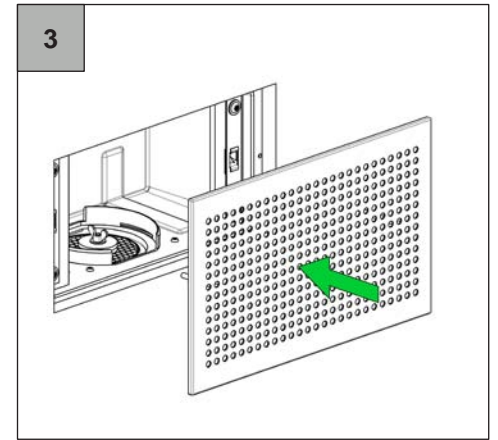

	ART.-NR.	990 320 015
	TYP	flat 51
		LxB
	-20%	-
	-30%	Ø 30mm
	-45%	34x55mm
	-60%	34x75mm
	-75%	34x90mm

Zehnder ComfoFresh

RES-CT-CS-DN75

RES-CT-CS-DN90

zehnder

always
around you

i

m^3/h