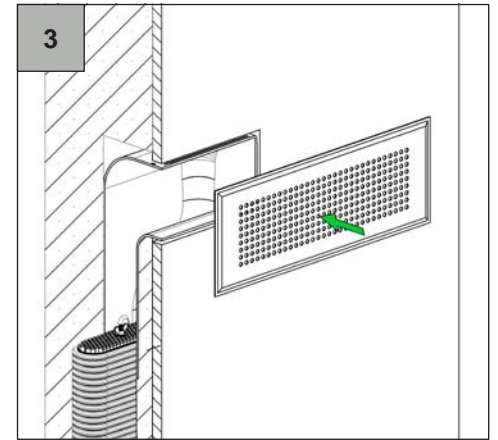

Zehnder ComfoFresh

RES-CT-CS-FL51

zehnder

always
around you

i

m^3/h

+ -

-20% -30% -45% -60% -75%

	ART.-NR.	990 320 015
	TYP	flat 51
		LxB
	-20%	-
	-30%	Ø 30mm
	-45%	34x55mm
	-60%	34x75mm
	-75%	34x90mm

Zehnder ComfoFresh

RES-CT-CS-DN75

RES-CT-CS-DN90

zehnder

always
around you

i

m^3/h