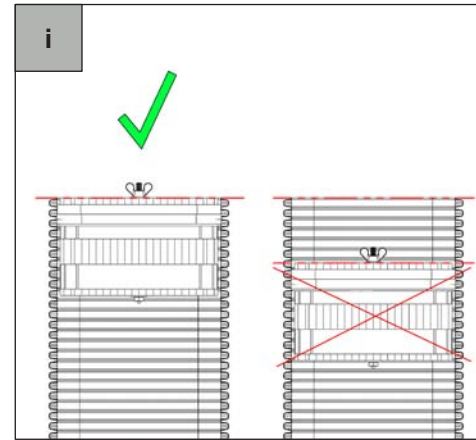

Zehnder ComfoFresh

RES-CT-CS-FL51

zehnder

always
around you

i

m^3/h

+ -

-20% -30% -45% -60% -75%

	ART.-NR.	990 320 015
	TYP	flat 51
		LxB
	-20%	-
	-30%	Ø 30mm
	-45%	34x55mm
	-60%	34x75mm
	-75%	34x90mm

Zehnder ComfoFresh

RES-CT-CS-DN75

RES-CT-CS-DN90

zehnder

always
around you

i

m^3/h

+ -

-20% -30% -45% -60% -75%

	ART.-NR. 990 320 026	990 320 027
	DN75	DN90
	D	D
	-	-
	30mm	39mm
	39mm	50mm
	46mm	57mm
	50mm	63mm