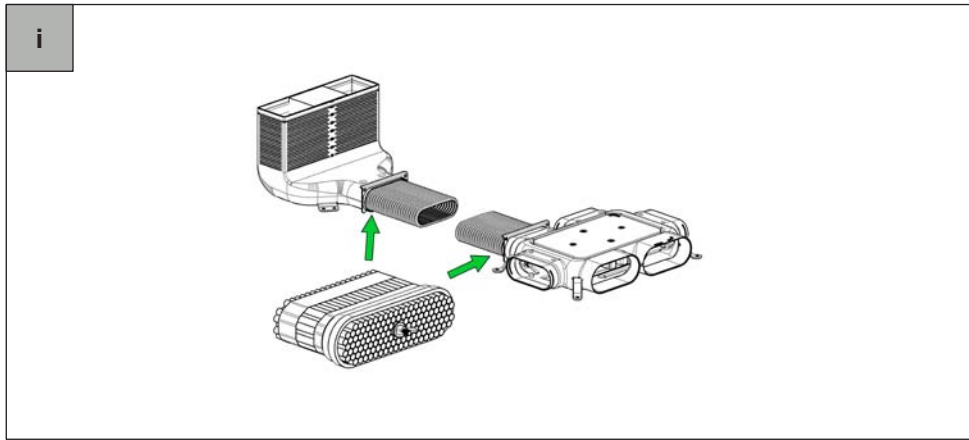

Zehnder ComfoFresh

RES-CT-CS-FL51

zehnder

always
around you

i

m^3/h

+ -

-20% -30% -45% -60% -75%

	ART.-NR.	990 320 015
	TYP	flat 51
		LxB
	-20%	-
	-30%	Ø 30mm
	-45%	34x55mm
	-60%	34x75mm
	-75%	34x90mm

Zehnder ComfoFresh

RES-CT-CS-DN75

RES-CT-CS-DN90

zehnder

always
around you

i

m^3/h