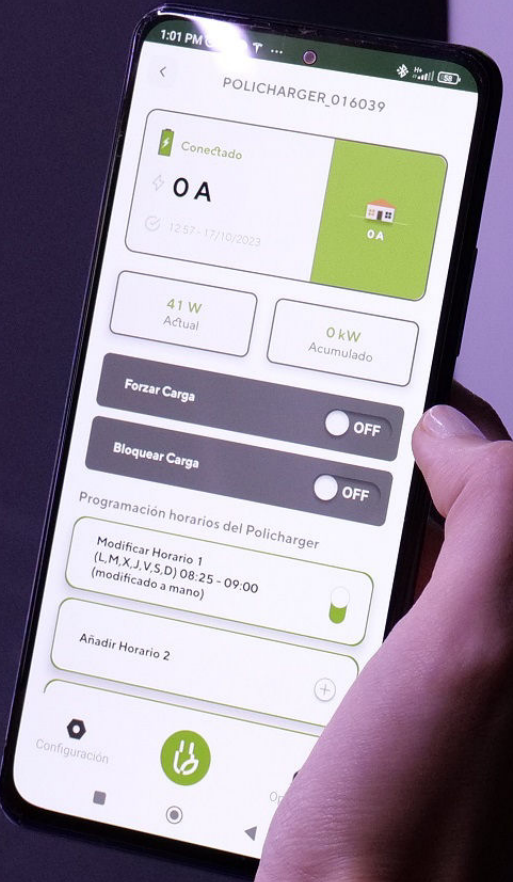

POLICHARGER

ConsumoTotal: 0A
04:24:03

PROG - + ENTER

POLICHARGER
You got the POWER

POLICHARGER