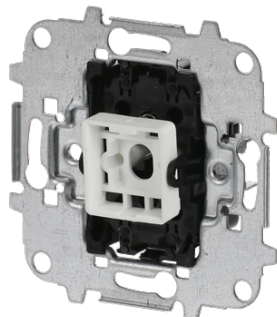

360°

—
ABB
Eco
Solutions™