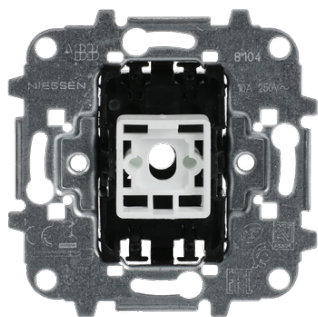

360°

—
ABB
Eco
Solutions™