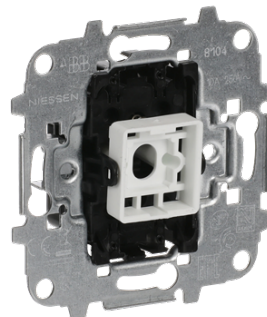

360°

—
ABB
Eco
Solutions™