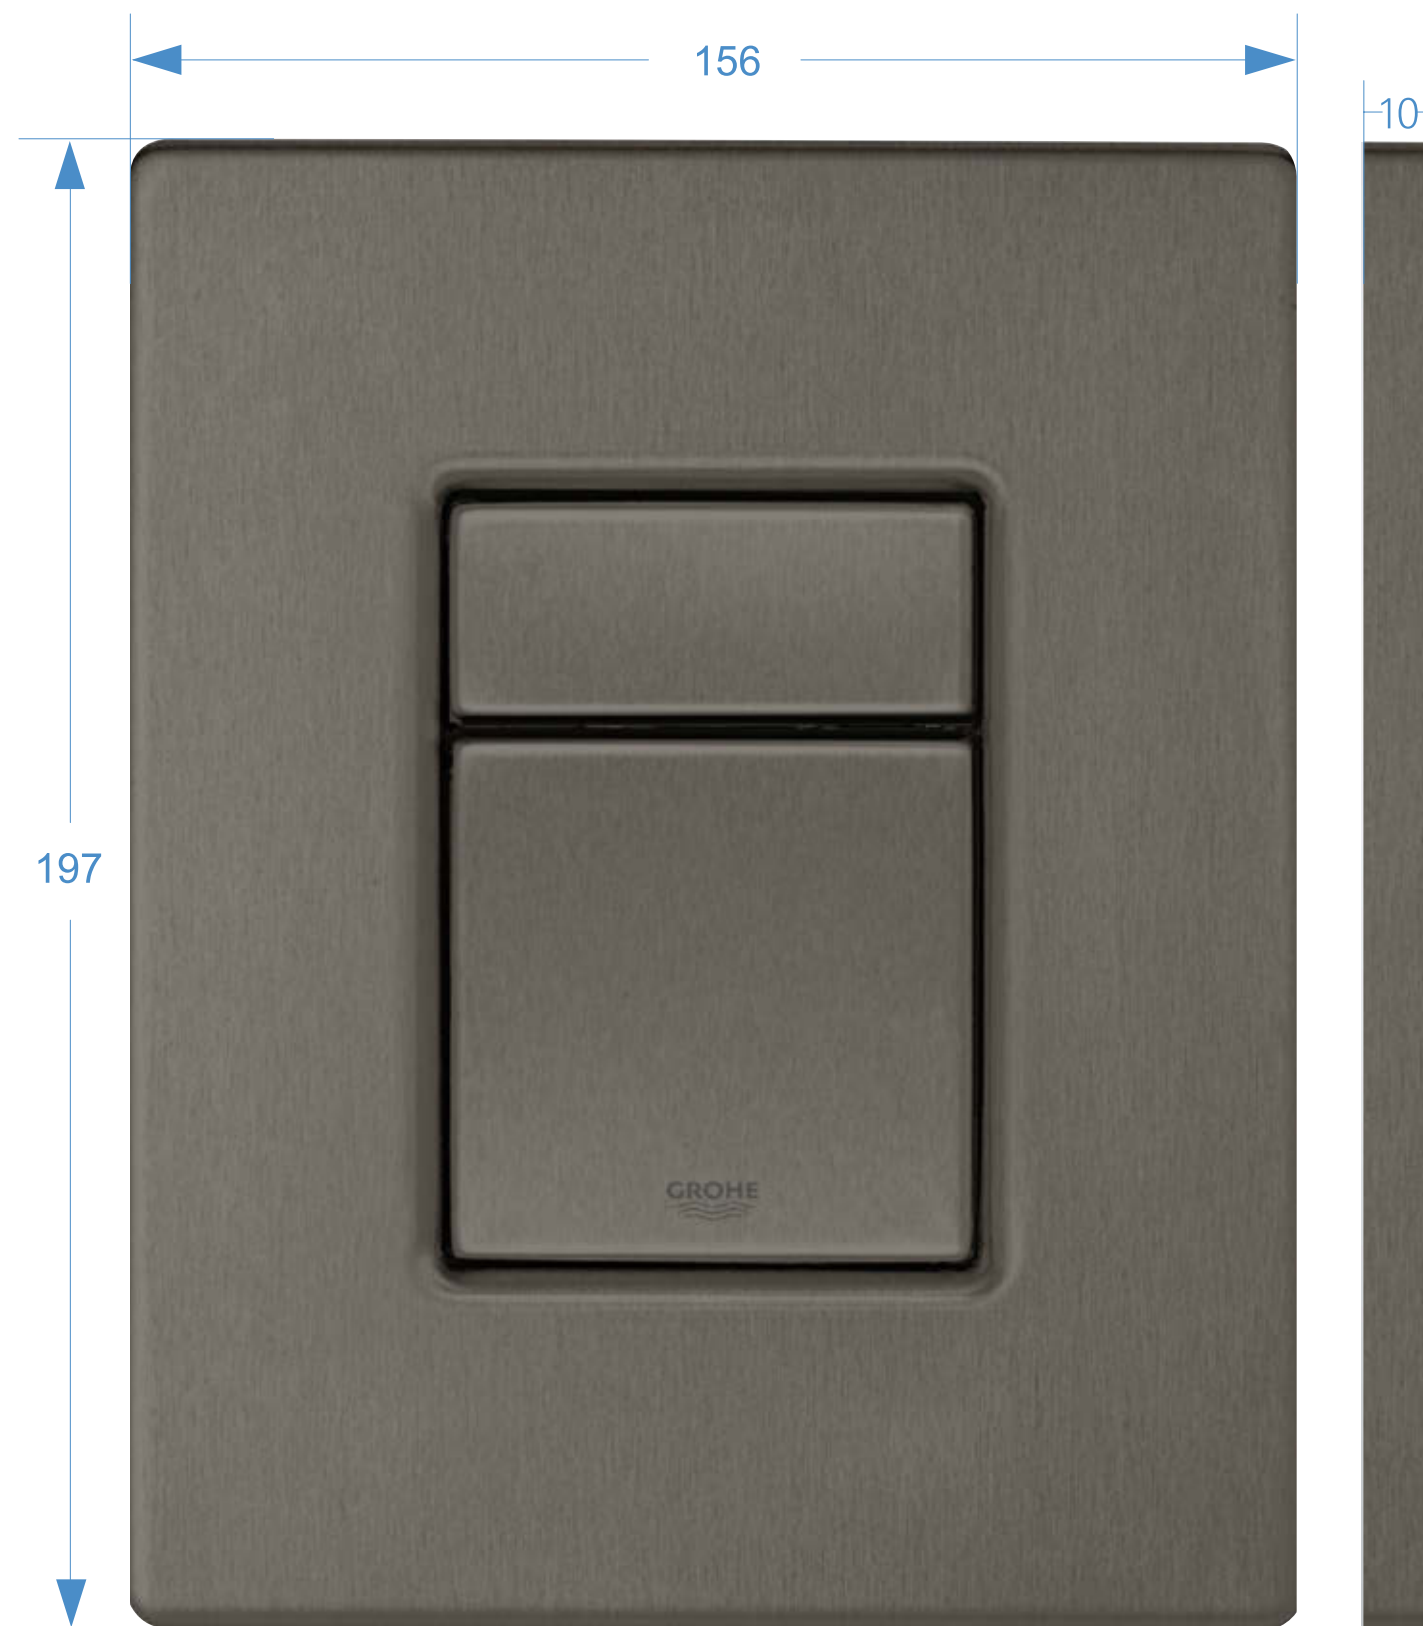

ACCIONAMIENTOS ESTÁNDAR PARA INODOROS ESTÁNDAR | TAMAÑO ORIGINAL (SKATE COSMOPOLITAN)